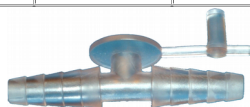

Suction Tubes

Art No.	Tube Size	Tube length				pcs / box
9302	Inner diameter 5.5 Outer diameter 8 mm	2 m	Bubble Connector 5.5-11 mm	Bubble Connector 5.5-11 mm	sterile	100
9307		2.5 m			sterile	100
9308		3 m			sterile	70
9303		3.5 m			sterile	70
9322		2 m			Hygienic packed	150
9323		3.5 m			Hygienic packed	100

Art No.	Tube Size	Tube length				pcs / box
9349	Inner diameter 7.0 Outer diameter 10 mm	2 m	Bubble Connector 7-11 mm	Bubble Connector 7-11 mm	sterile	100
9350		3 m			sterile	60
9351		3.5 m			sterile	50

9348	8/11 mm	3 m	8-11 mm	8-11 mm	sterile	50
-------------	----------------	-----	---------	---------	---------	----

Art No.	Tube Size	Tube length				pcs / box
9312	Inner diameter 5.5 Outer diameter 8 mm	2 m	Soft Connector 7.8 mm	Bubble Connector 5.5-11 mm	sterile	100
9313		3.5 m			sterile	70
9316		2 m			Hygienic packed	150
9317		3.5 m			Hygienic packed	100

Art No.	Tube Size	Tube length				pcs / box
9325	Inner diameter 5.5 Outer diameter 8 mm	2 m	Fingertip Connector with VC	Bubble Connector 5.5-11 mm	sterile	100
9326		3.5 m			sterile	70
9327		2 m			Hygienic packed	150
9327A		2.5 m			Hygienic packed	100
9328		2.5 m			Hygienic packed	100
		3.5 m				