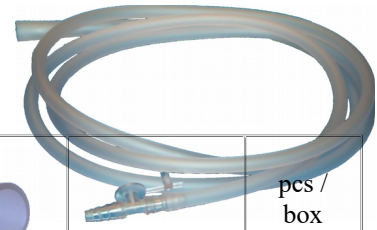

Suction Tubes

Art No.	Tube Size	Tube length				pcs / box
9302	Inner diameter 5.5 Outer diameter 8 mm	2 m	Bubble Connector 5.5-11 mm	Bubble Connector 5.5-11 mm	sterile	100
9307		2.5 m			sterile	100
9308		3 m			sterile	70
9303		3.5 m			sterile	70
9322		2 m			Hygienic packed	150
9323		3.5 m			Hygienic packed	100

Art No.	Tube Size	Tube length				pcs / box
9349	Inner diameter 7.0 Outer diameter 10 mm	2 m	Bubble Connector 7-11 mm	Bubble Connector 7-11 mm	sterile	100
9350		3 m			sterile	60
9351		3.5 m			sterile	50

9348	8/11 mm	3 m	8-11 mm	8-11 mm	sterile	50
-------------	----------------	-----	---------	---------	---------	----

Art No.	Tube Size	Tube length				pcs / box
9312	Inner diameter 5.5 Outer diameter 8 mm	2 m	Soft Connector 7.8 mm	Bubble Connector 5.5-11 mm	sterile	100
9313		3.5 m			sterile	70
9316		2 m			Hygienic packed	150
9317		3.5 m			Hygienic packed	100

Art No.	Tube Size	Tube length				pcs / box
9325	Inner diameter 5.5 Outer diameter 8 mm	2 m	Fingertip Connector with VC	Bubble Connector 5.5-11 mm	sterile	100
9326		3.5 m			sterile	70
9327		2 m			Hygienic packed	150
9327A		2.5 m			Hygienic packed	100
9328		2.5 m			Hygienic packed	100
		3.5 m				